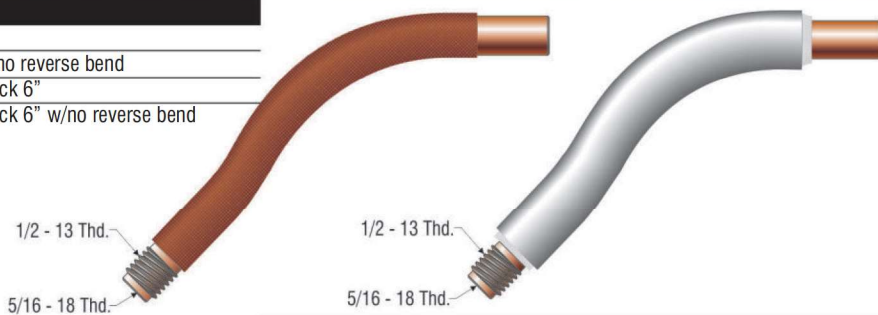

Replacement Parts Suitable For:
Lincoln Electric®

K126 GOOSENECKS

PROFAX NO.	LINCOLN®	DESCRIPTION
M11476	KP1909-1	50° gooseneck 6"
13-304SB	KP2455-1	50° gooseneck 6" w/no reverse bend
M11476J	KP2927-62R	50° jacketed gooseneck 6"
13-304SBJ		50° jacketed gooseneck 6" w/no reverse bend

Used on K126 and K264

PROFAX NO.	LINCOLN®	DESCRIPTION
M13304-6	KP1914-2	30° gooseneck 6"
M13304-6J		30° jacketed gooseneck 6"

Used on K126 and K264