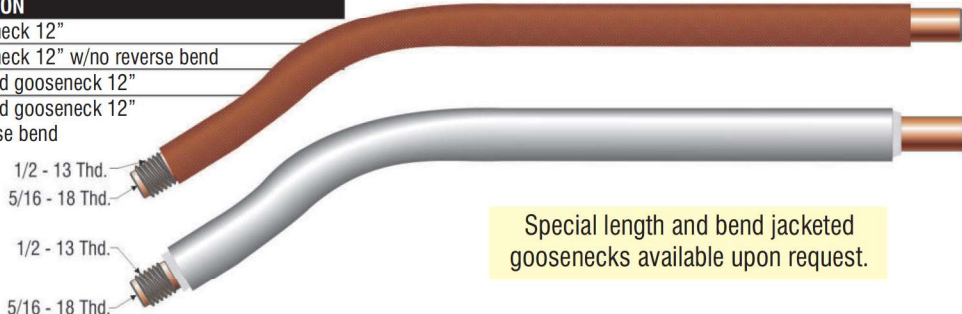

Special length and bend jacketed goosenecks available upon request.

PROFAX NO.	LINCOLN®	DESCRIPTION
M13304-12-50		50° gooseneck 12"
M13304-12-50J		50° jacketed gooseneck 12"

Used on K126 and K264