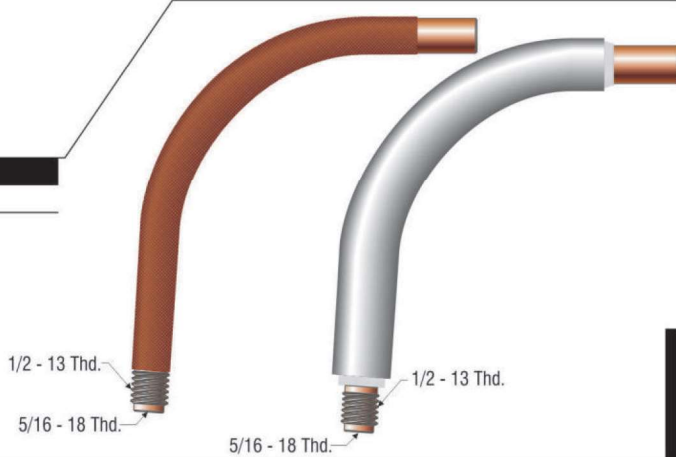

PROFAX NO.	LINCOLN®	DESCRIPTION
M14188-5		5° gooseneck 6"
M14188-5J		5° jacketed gooseneck 6"

Used on K126 and K264