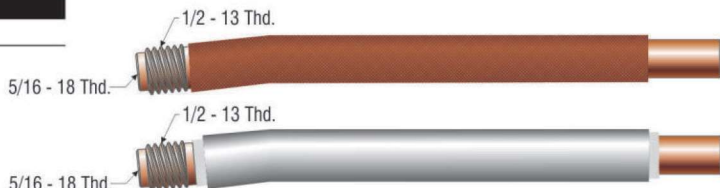

PROFAX is in no way affiliated with LINCOLN ELECTRIC. The parts advertised for sale are not genuine LINCOLN ELECTRIC parts, but are parts made for and by PROFAX. References to LINCOLN ELECTRIC machines, torches, and numbers are for your convenience only. We reserve the right to substitute genuine LINCOLN ELECTRIC parts in place of PROFAX parts.