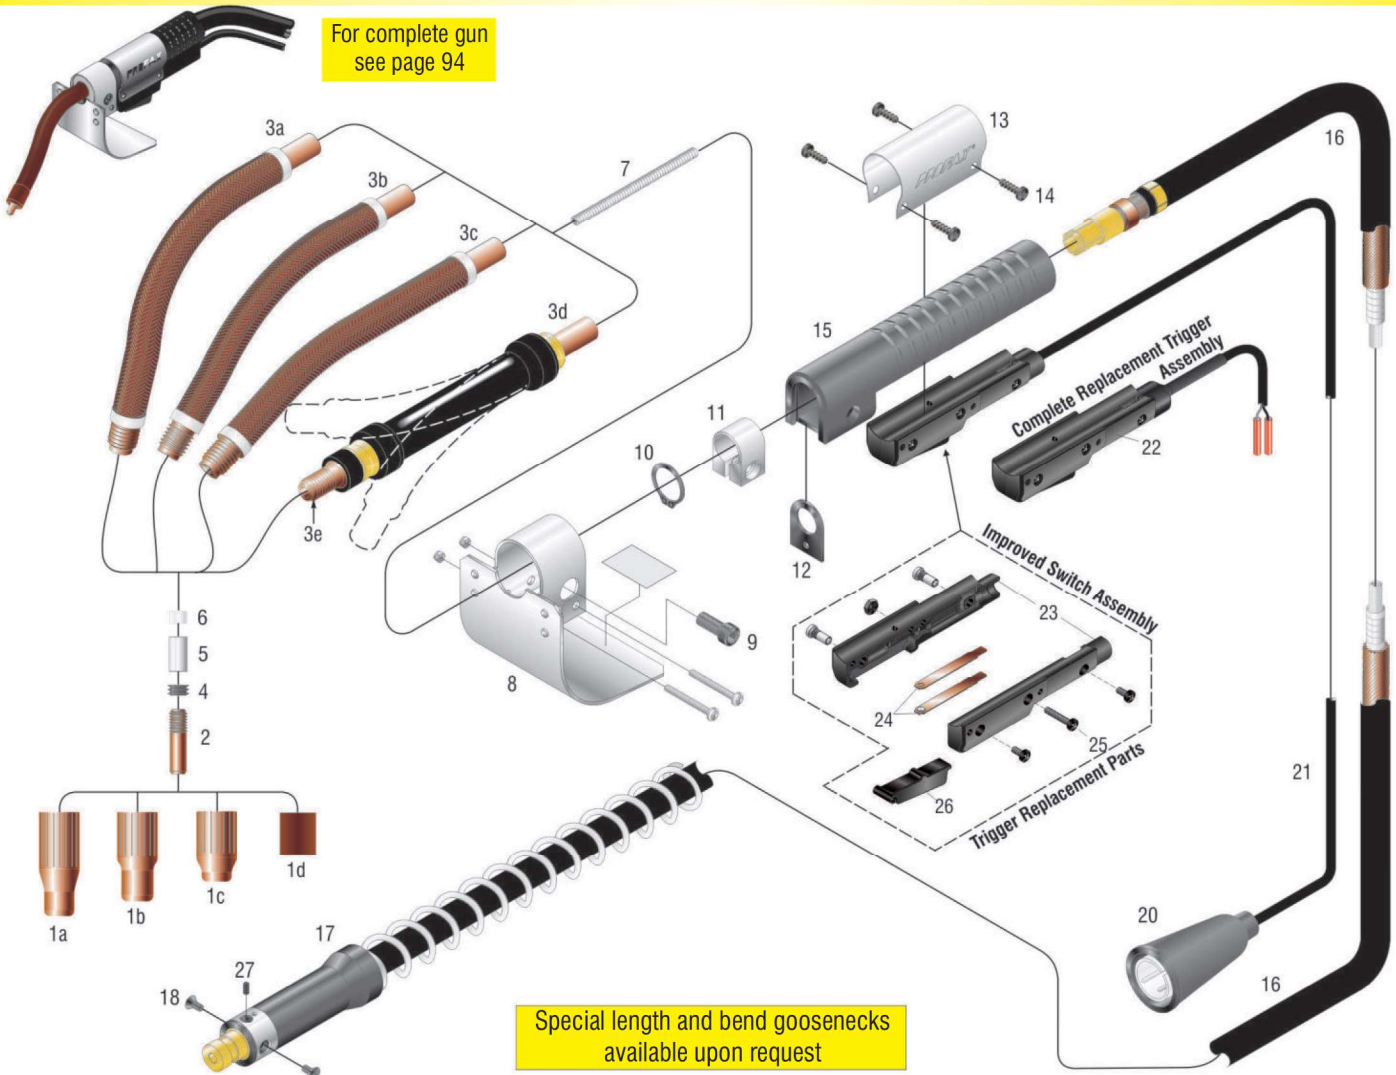

Replacement Parts Suitable For:
Lincoln Electric®

K126 Breakdown & Parts List

NO.	PROFAX NO.	LINCOLN®	DESCRIPTION	NO.	PROFAX NO.	LINCOLN®	DESCRIPTION
1A	T12315	KP2090-1	Insulated nozzle 2-3/4" stickout	8	S13037	S13037	Heat shield assembly
1B	S17217-1	KP1995-1	Insulated nozzle 2" stickout	9	T14438	T14438	Socket head cap screw
1C	S15900	KP1987-1	Insulated nozzle 1 1/4" stickout	10	S9776-7	S9776-7	Retaining ring
1D	T12313	KP2089-1	Thread protector	11	S15921-2	S15921-2	Clamp
2	T14050-035		Contact tip .035	12	T12027	T12027	Spatter shield
	T14050-045		Contact tip .045	13	S15922-1	S15922-1	Switch housing clamp
	T14050-052		Contact tip .052	14	126SS		Screw for switch housing clamp (4 req'd)
	T14050-1/16	KP2100-2B1	Contact tip 1/16"	15	M10102-1	M10102-1	Handle
	T14050-072	KP2100-1B1	Contact tip .068-.072	16	L6250-2	L6250-2	Cable assembly 10'
	T14050-5/64	KP2100-4B1	Contact tip 5/64"		L6250-1	L6250-1	Cable assembly 15'
	T14050-3/32	KP2100-3B1	Contact tip 3/32"				INCLUDES
3A	M11476	KP1909-1	50° gooseneck 6" (standard)	17	15-531	M14050-1	Insulator sleeve w/spring
	M11476J		50° jacketed gooseneck	18	18-881	18-881	Flat head screw #8-32 x 3/8" (2 req'd)
	M14188	KP1920-1	90° gooseneck 6"	20	S19757	S19757	Trigger Plug
	M14188J		90° jacketed gooseneck 6"	21	16-910	M12462-10	Switch assembly 10' (New Style)
3B	M13304-6	KP1914-2	30° gooseneck 6"		16-915	M12462-15	Switch assembly 15' (New Style)
	M13304-6J		30° jacketed gooseneck	22	16-500		Complete trigger assembly (New Style)
	M13304-12	KP1914-1	30° gooseneck (XL 12")	23	16-501		Trigger housing (both halves) (New Style)
	M13304-12J		30° jacketed gooseneck	24	16-502		Contact set (New Style)
	M13304-12-50		50° gooseneck (XL 12")	25	16-503		Screw set (6 pieces) (New Style)
	M13304-12-50J		50° jacketed gooseneck	26	16-504		Trigger (New Style)
3C	M14188-5		Straight gooseneck w/5° bend	27	18-628	18-628	Socket head screw #8-32 x 7/16"
3D	LFX-1260		Flexible gooseneck for extreme heat				
3E	LFA-1		Adapter (replaceable)				
4	T12932-1	T12932-1	INCLUDES Locking screw 5/16"-18				
5	T12977-1	T12977-1	Steel insert				
6	T12576-2	KP2094-2	Ceramic insert				
7	T12931-4	KP2095-4	Gooseneck liner (standard)				
	T12931-19	T12931-19	Gooseneck liner (XL 30°)				
	T12931-26	KP2095-26	Gooseneck liner (XL 50°)				