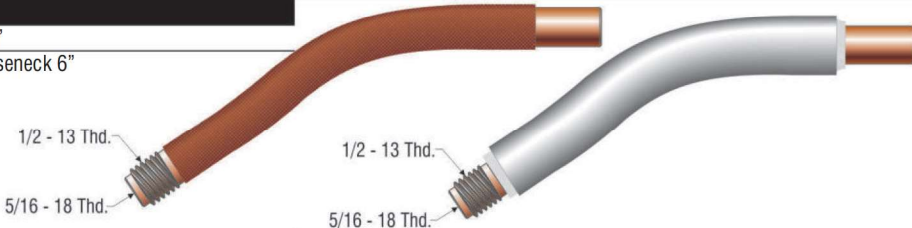

PROFAX NO.	LINCOLN®	DESCRIPTION
M13304-12	KP1914-1	30° gooseneck 12"
13-306SB	KP2456-1	30° gooseneck 12" w/no reverse bend
M13304-12J	KP2927-30R-L	30° jacketed gooseneck 12"
13-306SBJ		30° jacketed gooseneck 12" w/no reverse bend

Used on K126 and K264