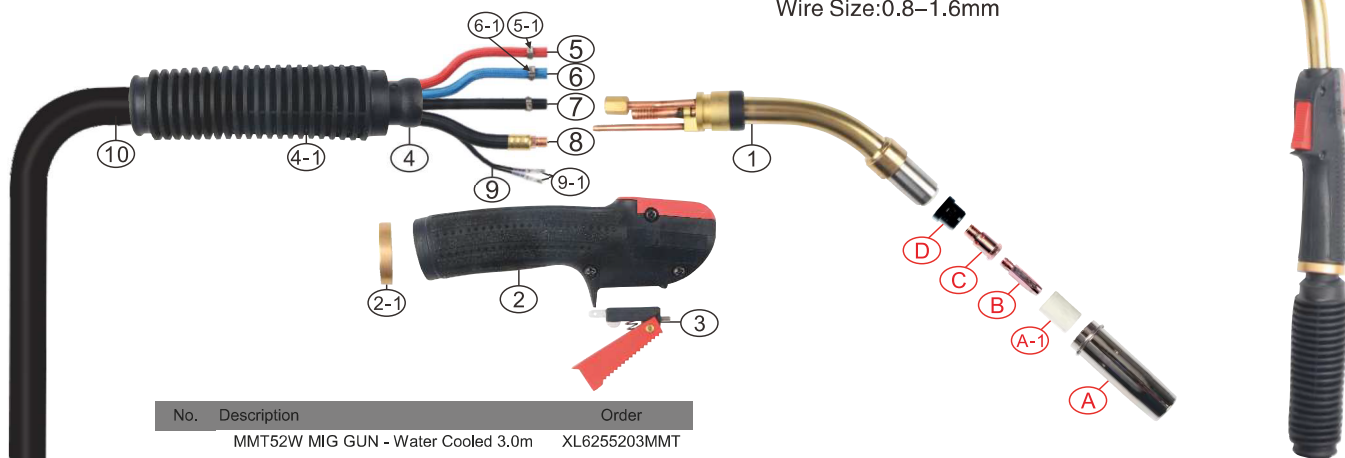

MMT/PMT52W Water Cooled MIG GUN

Technical Data: Rating:500A CO2
 Duty Cycle: 100%
 Wire Size:0.8–1.6mm

No.	Description	Order
	MMT52W MIG GUN - Water Cooled 3.0m	XL6255203MMT
	MMT52W MIG GUN - Water Cooled 4.5m	XL6255204MMT
	PMT52W MIG GUN - Water Cooled 3.0m	XL6255203
	PMT52W MIG GUN - Water Cooled 4.5m	XL6255204

No.	Description	Order
1	Swan Neck 50°	XLSP004563
2	Front Handle	XL4303320
2-1	Connecting Ring	XL4266500
3	Switch	XL4182500
4	Link Piece	XL3146280A
4-1	Cable Support	XL3133490
5	Gas Hose Red φ5*8 Units:100m	XL9370184
5-1	Hose Clamp φ8.7mm	XLSP9377119
6	Water Hose Blue φ5*8 Units:100m	XL9370187
6-1	Hose Clamp φ9.0mm	XL9377122
7	Wire Conduit	XL9370163
8	Power Cable	
9	Control Cable 2-pole Units:200m	
9-1	Trigger Wire Connector	XLSP9769112
9-2	Trigger Wire Connector Female	XLSP9769142
10	Outer Cover φ25x1.5 Units:20 m	
11	Water Outlet Hose Red φ5*8 With Plug Nipple	XL9370129
12	Plug Nipple ND 5mm	XLSP9568902
13	Fastener Cap Red	XLSP4298550
13-1	Fastener Cap Blue	XLSP4298560
14	Rubber Shield	XL4295010
14-1	Rubber Shield 50°	XL4295000
15	Rear Cable Support	XL3137900
16	Rear Handle Water	XL4270500
17	Rear Connector Nut	XL9592105
18	Kempfi Water Euro Central Connector	XL4236230
19	Jacket Nut	XLSP9580158